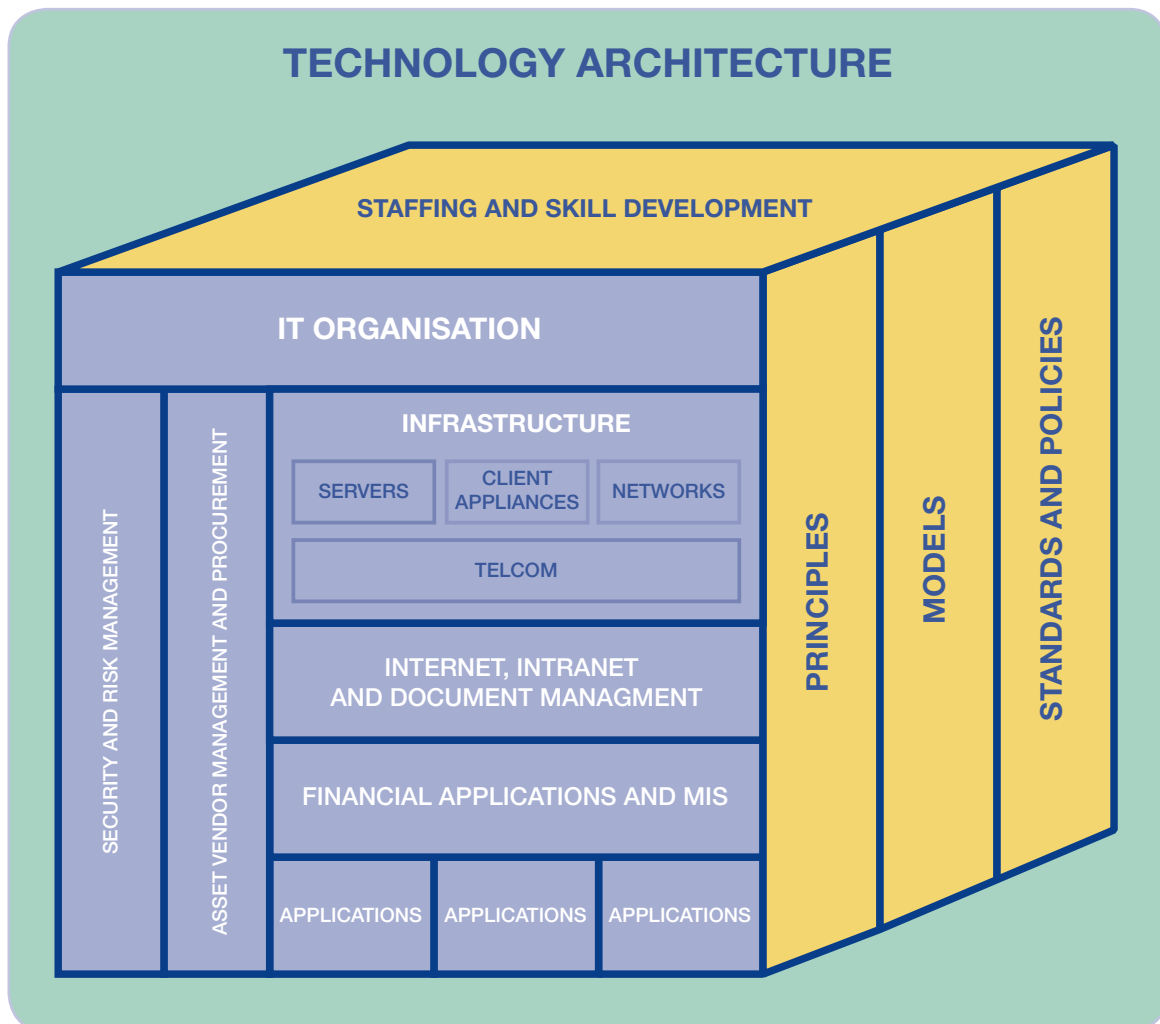

## A SUSTAINABLE TECHNOLOGY ARCHITECTURE

Through the **esight group** and its strategic partners our aim is to deliver you a management framework that will give you a **SUSTAINABLE TECHNOLOGY ARCHITECTURE** that will evolve and grow as your business prospers and to be positioned to take advantage of future technology opportunities as they arise.